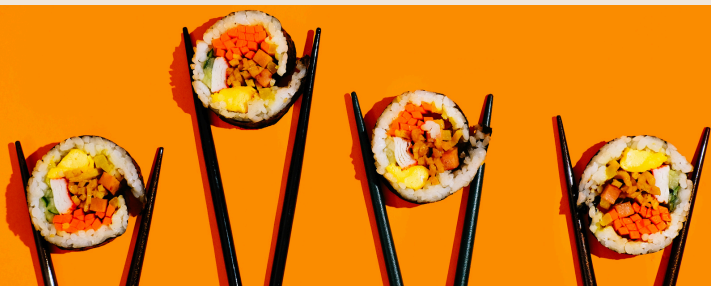

KUNG PAO

Dice grill pineapple, onion, scallion .Sichuan pepper,
cashew nut, celery, with Lava famous brown sauce
Tofu 10.95 | Chicken 10.95 | Beef 12.95 | Jumbo shrimp 14.95

SUSHI BAR

California 6.95	Specialty Roll (6 pcs)
Spicy crab/ Tuna 6.95	Lava 6.95
Crunch 6.95	Volcano 6.95
BJ 6.95	Mexican 6.95

COCKTAIL

LAVA FLOW MARGARITA 14

Casamigos Silver, Lime Juice, Sour Mix.

AVAILABLE IN MANGO, STRAWBERRY,
PASSIONFRUIT, AND WATERMELON FLAVORINGS

OLD FASHIONED 10

Knob Creek, Simple Syrup, Angostura
Bitters, Finished With An Orange Peel
And A Dark Cherry